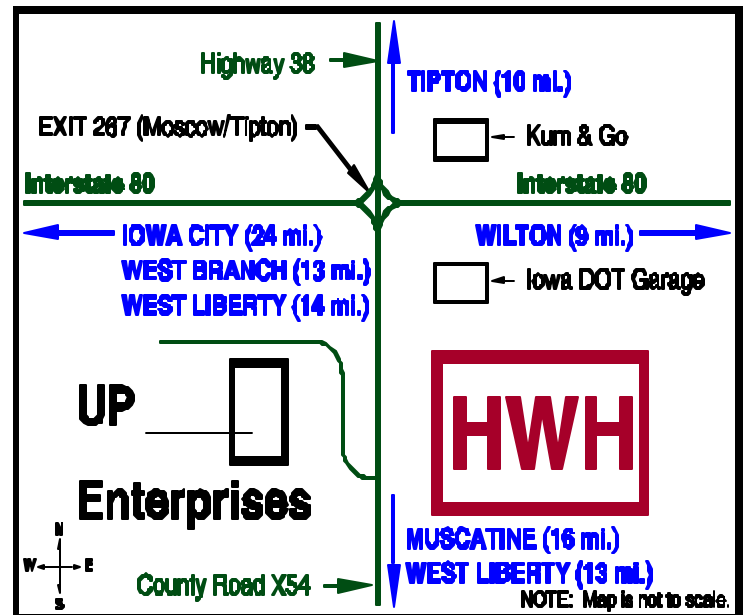

Call our Hiring Hotline at 563-340-3822 (or) email careers@hwh.com for an interview!

To learn more about HWH®, visit www.HWH.com. (Visit the "Contact Us/About Us - Employee Section.")

HWH® CAREER OPPORTUNITIES...

ACCOUNTING | ADVERTISING | ASSEMBLY - LIGHT & MEDIUM DUTY | CLERICAL WORK | CNC INJECTION MOLDING
CNC LASER CUTTING | CNC & MANUAL MILLING | CNC & MANUAL SAWING | CNC & MANUAL SHEARING/PRESSING
CNC & MANUAL TURNING | CNC & MANUAL WELDING | DATA ENTRY | DRAFTING | ELECTRONICS TECHNOLOGY
ENGINEERING - ELECTRICAL DESIGN, MECHANICAL DESIGN & MANUFACTURING DESIGN | ENGINEERING SUPPORT
FIBERGLASS WORK | HUMAN RESOURCES | INFORMATION SYSTEMS | INVENTORY CONTROL | JANITORIAL
MAINTENANCE - MECHANICAL & ELECTRICAL | MANAGEMENT | MARKETING | MATERIAL MOVEMENT | ORDER ENTRY
PHONE OPERATORS | PLATING | PRODUCTION SCHEDULING | QUALITY CONTROL | RV SYSTEM INSTALLATION
RV SYSTEM TROUBLE-SHOOTING | SALES - INSIDE & OUTSIDE | SHIPPING | TOOL & DIE MAKING