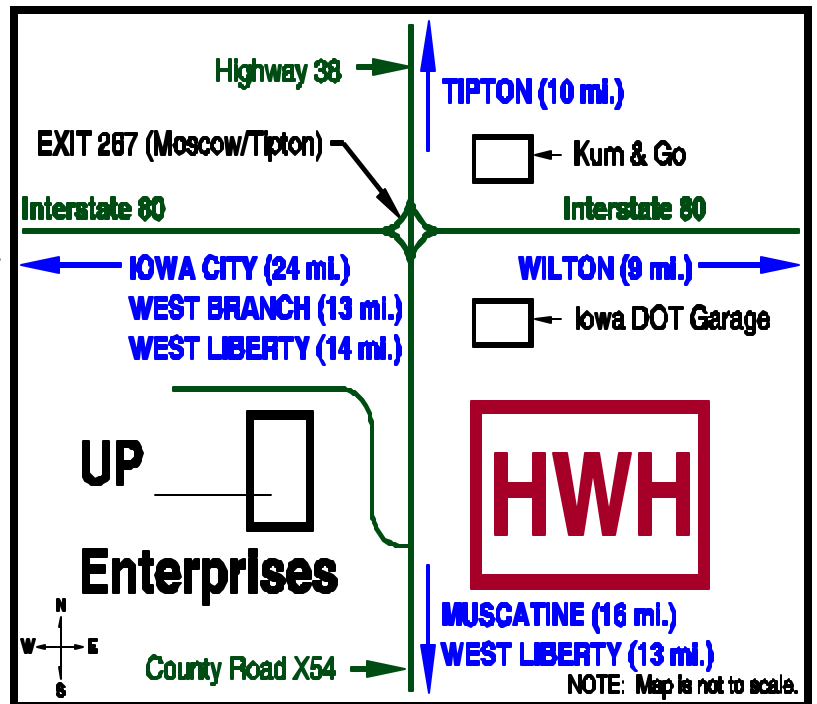

Call our Hiring Hotline at 563-340-3822 (or) email careers@hwh.com for an interview!

To learn more about HWH®, visit www.HWH.com. (Visit the "Contact Us/About Us - Employee Section.")

HWH® CAREER OPPORTUNITIES...

ACCOUNTING | ADVERTISING | ASSEMBLY - LIGHT & MEDIUM DUTY | CLERICAL WORK | CNC INJECTION MOLDING
CNC LASER CUTTING | CNC & MANUAL MILLING | CNC & MANUAL SAWING | CNC & MANUAL SHEARING/PRESSING
CNC & MANUAL TURNING | CNC & MANUAL WELDING | DATA ENTRY | DRAFTING | ELECTRONICS TECHNOLOGY
ENGINEERING - ELECTRICAL DESIGN, MECHANICAL DESIGN & MANUFACTURING DESIGN | ENGINEERING SUPPORT
FIBERGLASS WORK | HUMAN RESOURCES | INFORMATION SYSTEMS | INVENTORY CONTROL | JANITORIAL
MAINTENANCE - MECHANICAL & ELECTRICAL | MANAGEMENT | MARKETING | MATERIAL MOVEMENT | ORDER ENTRY
PHONE OPERATORS | PLATING | PRODUCTION SCHEDULING | QUALITY CONTROL | RV SYSTEM INSTALLATION
RV SYSTEM TROUBLE-SHOOTING | SALES - INSIDE & OUTSIDE | SHIPPING | TOOL & DIE MAKING