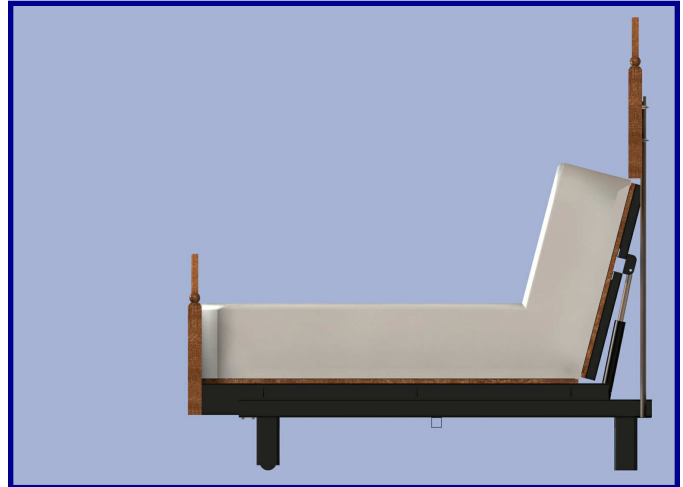

HWH[®] SpaceMaker[®] Bed Mechanism

More space when room is in!

Features and Benefits

- Bed slides up sidewall to allow additional space for walk-around when room is retracted.
- Headboard moves up and down to keep pillows from moving behind bed.
- Allows for a larger bed, up to a California King.
- Allows access to rear closet while room is retracted.
- Unrestricted storage space under bed. Bed mechanism is only six inches deep.
- Smooth hydraulic extension and retraction.