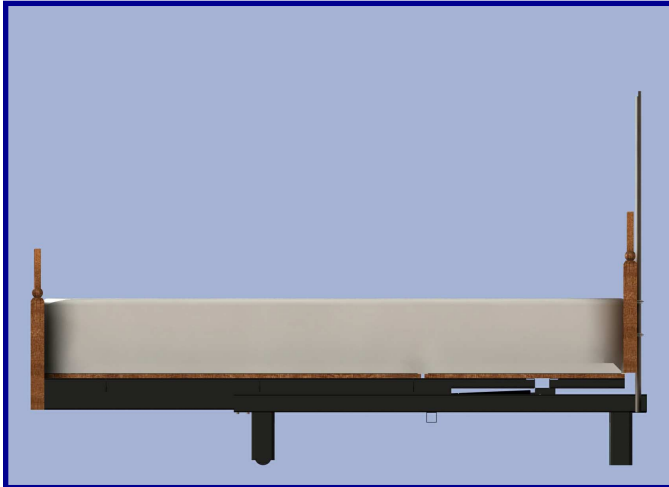

HWH[®] SpaceMaker[®] Bed Mechanism

More space when room is in!

Features and Benefits

- Bed slides up sidewall to allow additional space for walk-around when room is retracted.
- Headboard moves up and down to keep pillows from moving behind bed.
- Allows for a larger bed, up to a California King.
- Allows access to rear closet while room is retracted.
- Unrestricted storage space under bed. Bed mechanism is only six inches deep.
- Smooth hydraulic extension and retraction.