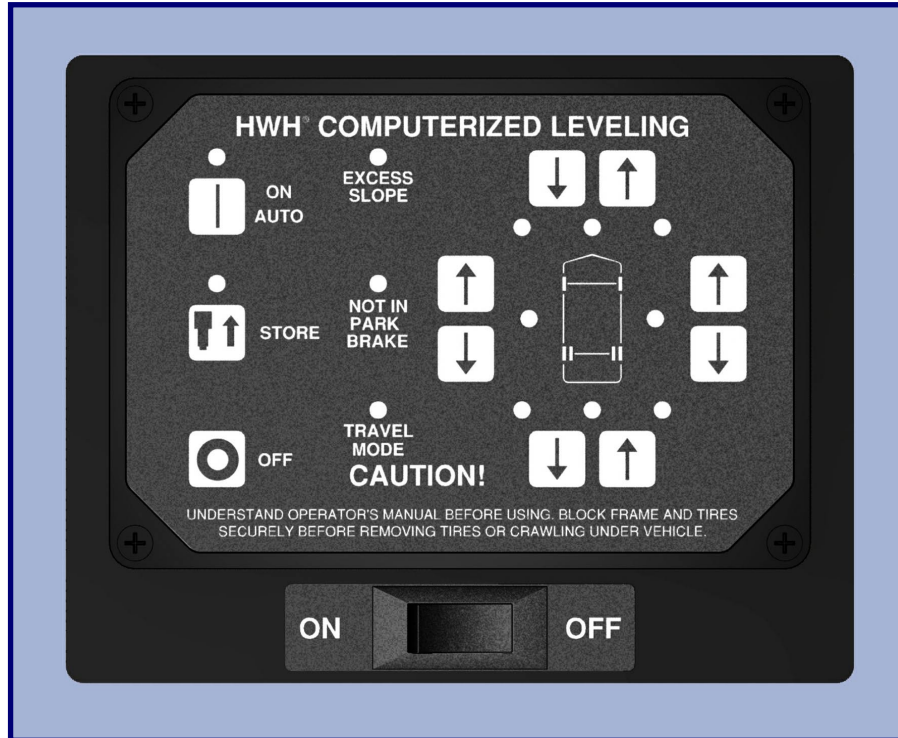

# HWH<sup>®</sup> Precision Leveling System

Push button, touch-panel controller with automatic and manual controls

## Includes the following features...

- Easy-to-use touch panel controller for true automatic operation
- Can be used manually to unhook trailer, then touch one auto-level button to automatically level trailer within .05 degrees
- Controller comes with weather resistant, locking box to contain controls
- Easy to install