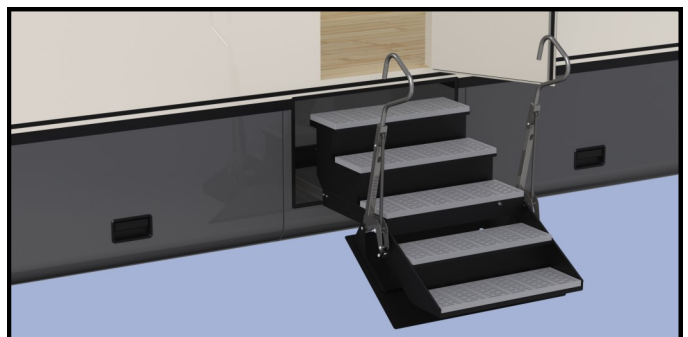

Five Step Extended Position

2096 Moscow Road, Moscow, IA 52760 | Ph: 800-321-3494 | Fax: 563-724-3408 | www.HWH.com

Web Video
www.hwh.com/ml45564.wmv

STRONG, RELIABLE, HYDRAULIC POWER