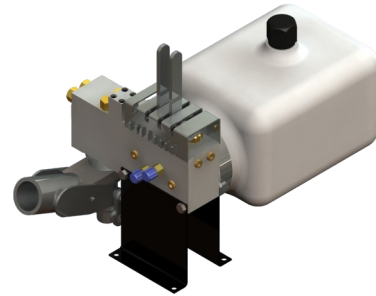

HWH[®] AP43037 **5th Wheel Landing Gear**

Some fabrication may be required for mounting.

Hand Pump with Hydraulic Switches **(no electric power is required)**

AP43091 Jack

Two Straight-Acting,
(Power-Extend/Power-Retract) Jacks with a
lifting capacity of 7,000 lbs. per jack and a 21" stroke

AP42771 Power Unit

Hand Pump with Hydraulic Switches
(no electric power is required)

AP43090

Clamp Mounting Kit

AP43594

Weld Mounting Kit

AP43072

Hose Kit