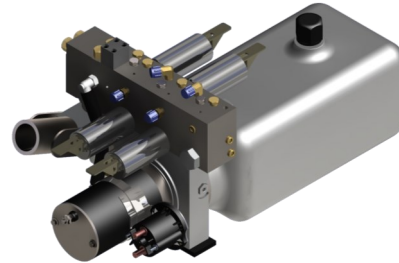

HWH[®] AP43042

5th Wheel Landing Gear

Some fabrication may be required for mounting.

AP43091 Jack
Two Straight-Acting,
(Power-Extend/Power-Retract) Jacks with a
lifting capacity of 7,000 lbs. per jack and a 21" stroke

AP43094 Power Unit
Hand/Electric Pump
with Electric Solenoids

AP43114 Remote Electric Panel

AP43072 Hose Kit

AP43090
Clamp Mounting Kit

AP43594
Weld Mounting Kit

www.HWH.com

2096 Moscow Road, Moscow, IA 52760 Ph: 800-321-3494 | Fax: 563-724-3408

Installation Info

STRONG, RELIABLE, HYDRAULIC POWER

ML51120_AP43042.PUB 22SEP14