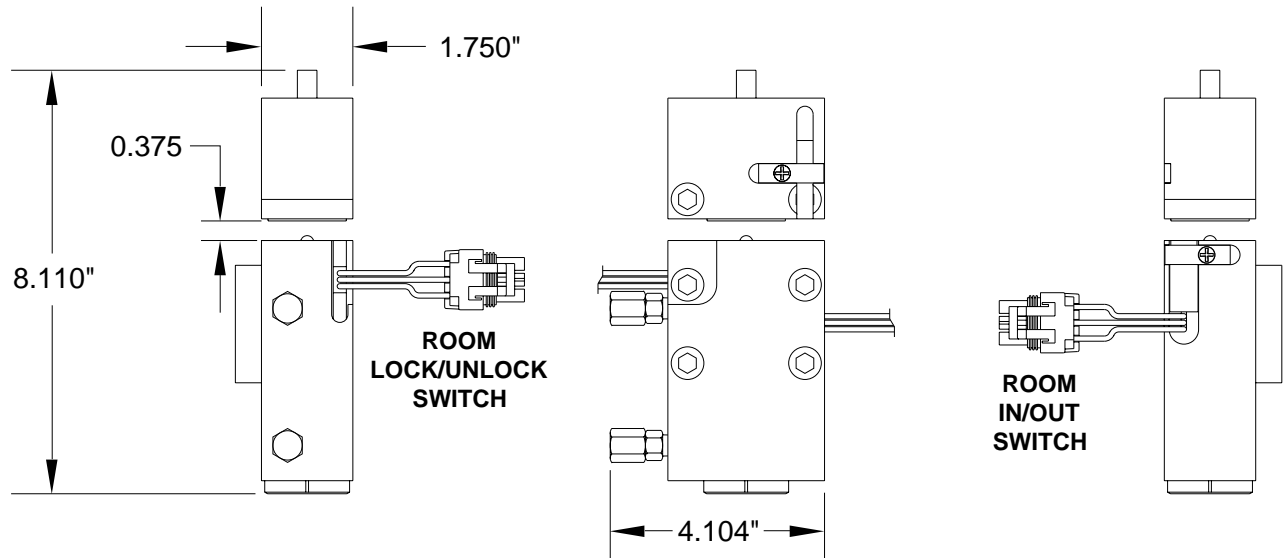

HWH[®] Hydraulic Room Locking Mechanism

- Locks room in place when room is retracted.
- Integrated lock/unlock position switch.
- Room-in limit switch.

2096 Moscow Road, Moscow, IA 52760 | Ph: 800-321-3494 | Fax: 563-724-3408 | www.HWH.com

STRONG, RELIABLE, HYDRAULIC POWER

HWH®: Hydraulic Room Locking Mechanism

Specifications...

WEIGHT

Each Lock Assembly

6 LBS

CYLINDER STROKE

2.000 INCHES