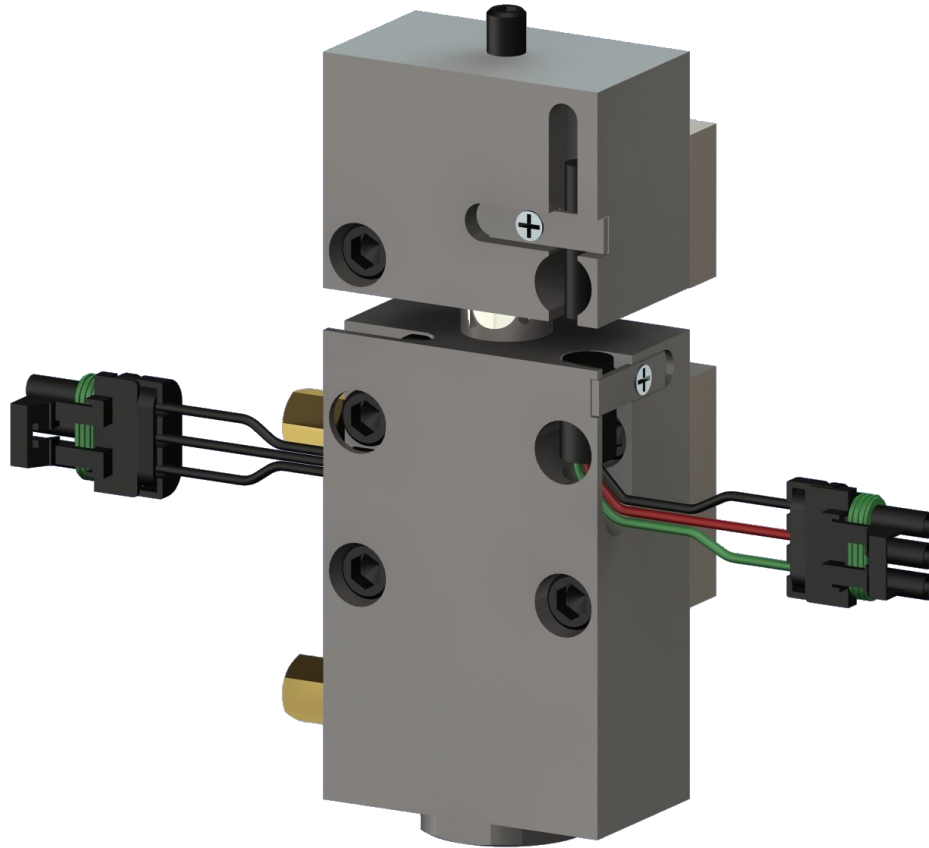

HWH[®] Hydraulic Room Locking Mechanism

- Locks room in place when room is retracted.
- Integrated lock/unlock position switch.
- Room-in limit switch.

2096 Moscow Road, Moscow, IA 52760 | Ph: 800-321-3494 | Fax: 563-724-3408 | www.HWH.com

STRONG, RELIABLE, HYDRAULIC POWER

HWH®: Hydraulic Room Locking Mechanism

Specifications...

WEIGHT

Each Lock Assembly

6 LBS

CYLINDER STROKE

2.000 INCHES