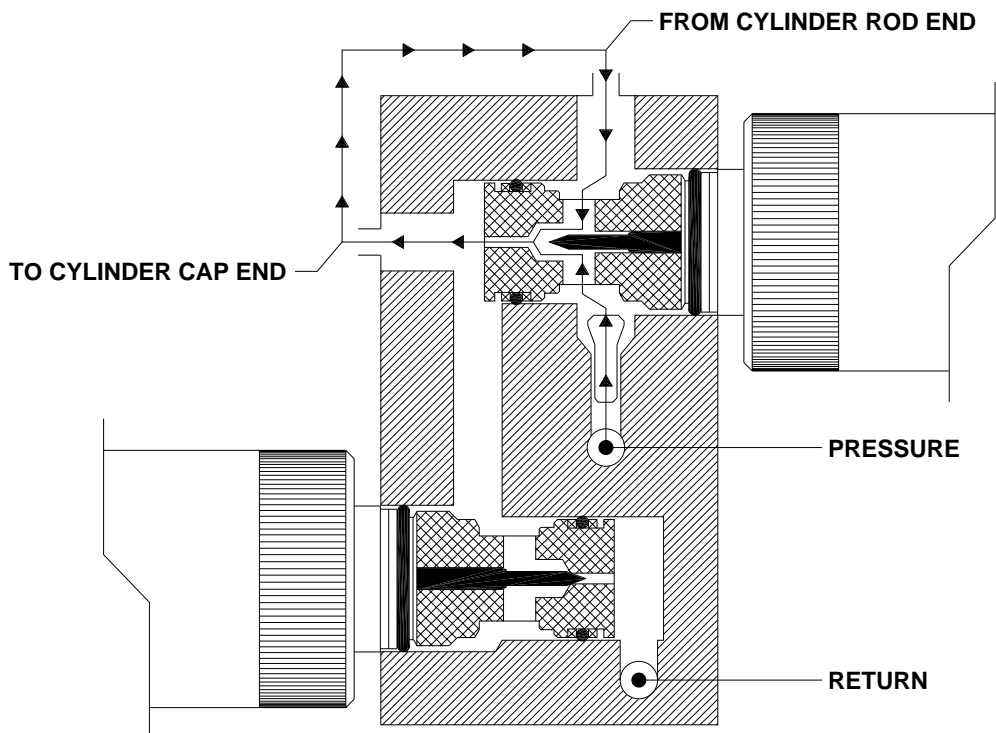

www.hwh.com

ML53161/MP04.9900A

22JAN14

**HYDRAULIC FLOW DIAGRAM
SINGLE CYLINDER ROOM EXTENSION
STATIONARY POSITION**

**HYDRAULIC FLOW DIAGRAM
SINGLE CYLINDER ROOM EXTENSION
CYLINDER EXTEND POSITION**

HYDRAULIC FLOW DIAGRAM
SINGLE CYLINDER ROOM EXTENSION
CYLINDER RETRACT POSITION