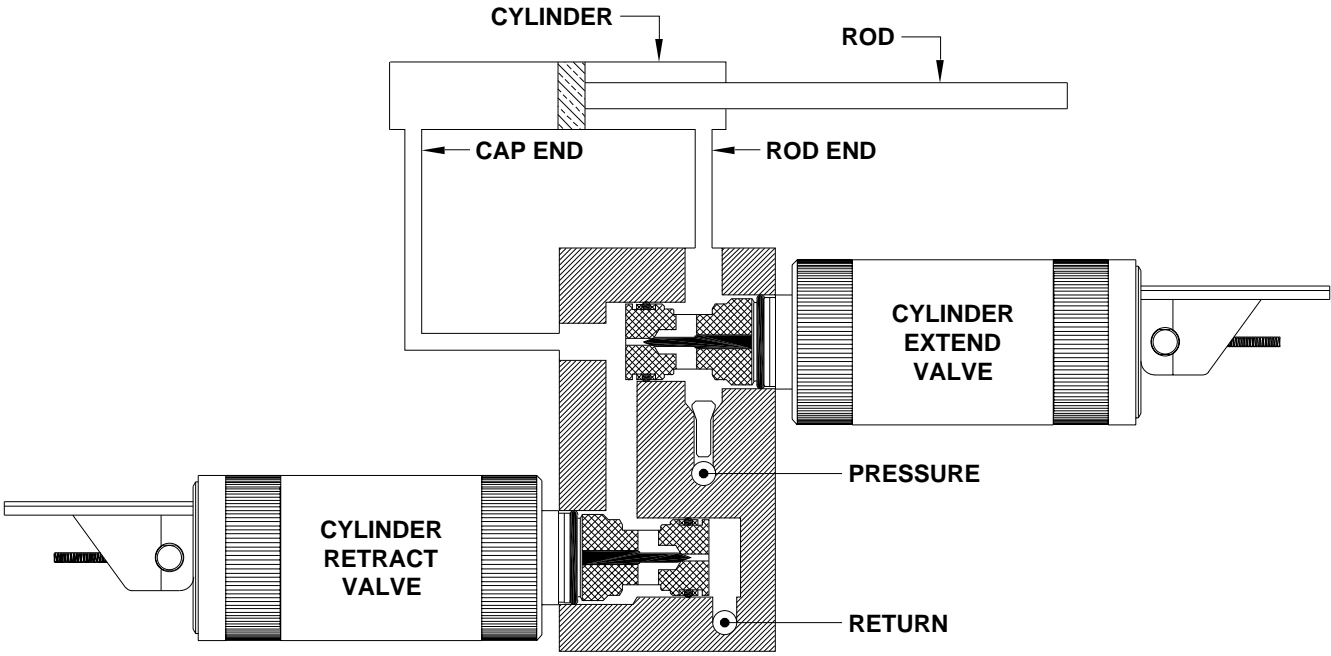

HYDRAULIC FLOW DIAGRAMS

HWH® SPACEMAKER® SLIDE-OUT SYSTEMS

FEATURING:

Single-Cylinder Slide-Out System

HWH CORPORATION

(On I-80, Exit 267 South)

2096 Moscow Road | Moscow, Iowa 52760

Ph: 800/321-3494 (or) 563/724-3396 | Fax: 563/724-3408

www.hwh.com

ML53161/MP04.9900A

22JAN14

**HYDRAULIC FLOW DIAGRAM
SINGLE CYLINDER ROOM EXTENSION
STATIONARY POSITION**

**HYDRAULIC FLOW DIAGRAM
SINGLE CYLINDER ROOM EXTENSION
CYLINDER EXTEND POSITION**

HYDRAULIC FLOW DIAGRAM
SINGLE CYLINDER ROOM EXTENSION
CYLINDER RETRACT POSITION