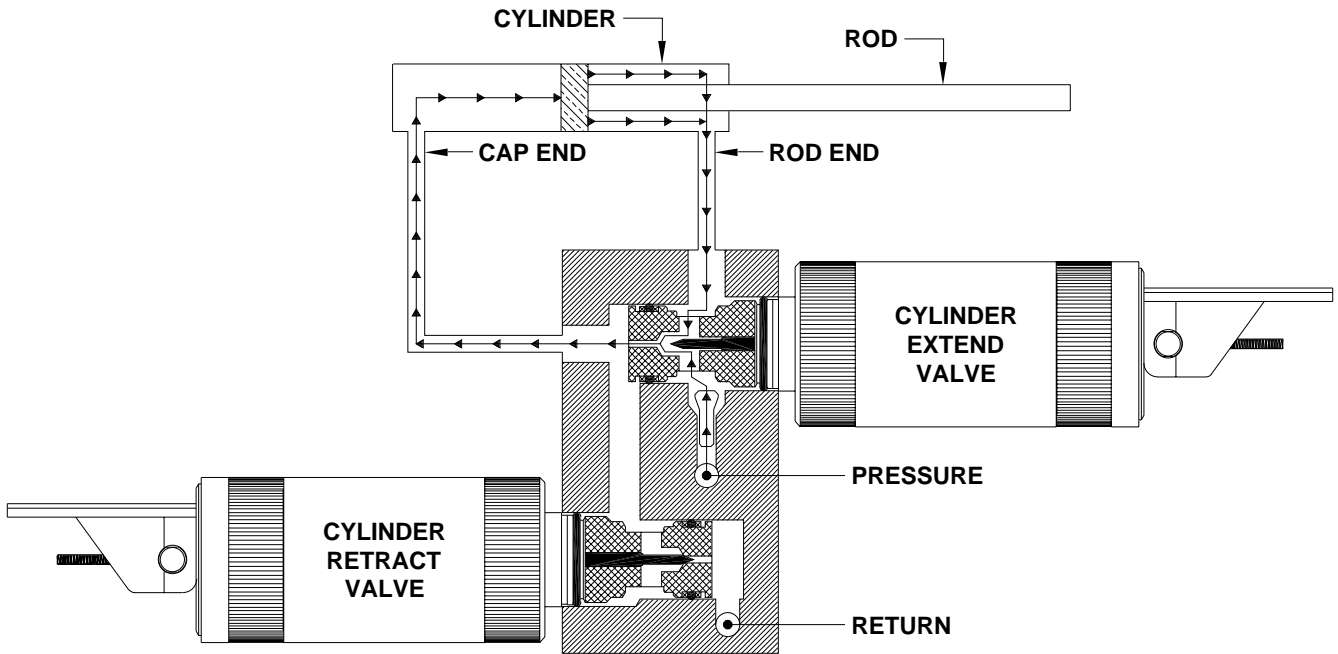

www.hwh.com

ML53161/MP04.9900A

22JAN14

**HYDRAULIC FLOW DIAGRAM
SINGLE CYLINDER ROOM EXTENSION
STATIONARY POSITION**

**HYDRAULIC FLOW DIAGRAM
SINGLE CYLINDER ROOM EXTENSION
CYLINDER EXTEND POSITION**

HYDRAULIC FLOW DIAGRAM
SINGLE CYLINDER ROOM EXTENSION
CYLINDER RETRACT POSITION