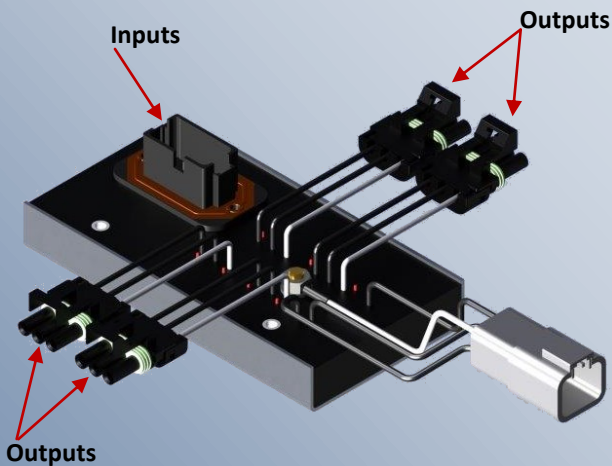

NEW!

HWH[®] Smart MIOM & HWH[®] Hard Wired NMOM

"Smart" MIOM Multiplexed Input Output Modules

- Simplifies Harness Layout.
- Shortens up output wires to loads.
- Provides control centers in multiple locations of the coach.
- Easier to add Components.

NMOM Hard wired Non Multiplex Output Module

- Simplifies Harness Layout
- Allows for Multiple rooms & other functions
- Reduces Voltage Drop to Valving
- Centralizes & Simplifies Trouble Shooting

This HWH[®] Smart Sync Room Cylinder has built in valves!

- Saves space & reduces clutter.
- Allows hoses to be daisy chained.
- Easier to add additional components.

Improving Your RV Experience 1967

2096 Moscow Road, Moscow, IA 52760 | Phone: 800-321-3494 | Fax: 563-724-3408 | www.HWH.com