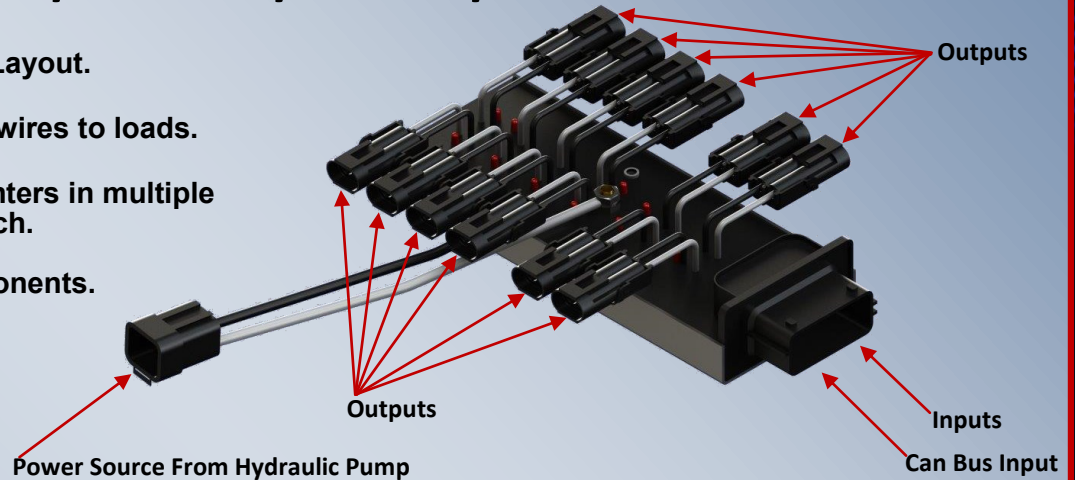

NEW!

HWH[®] Smart MIOM & HWH[®] Hard Wired NMOM

"Smart" MIOM Multiplexed Input Output Modules

- Simplifies Harness Layout.
- Shortens up output wires to loads.
- Provides control centers in multiple locations of the coach.
- Easier to add Components.

NMOM Hard wired Non Multiplex Output Module

- Simplifies Harness Layout
- Allows for Multiple rooms & other functions
- Reduces Voltage Drop to Valving
- Centralizes & Simplifies Trouble Shooting

This HWH[®] Smart Sync Room Cylinder has built in valves!

- Saves space & reduces clutter.
- Allows hoses to be daisy chained.
- Easier to add additional components.

Improving Your RV Experience 1967

2096 Moscow Road, Moscow, IA 52760 | Phone: 800-321-3494 | Fax: 563-724-3408 | www.HWH.com