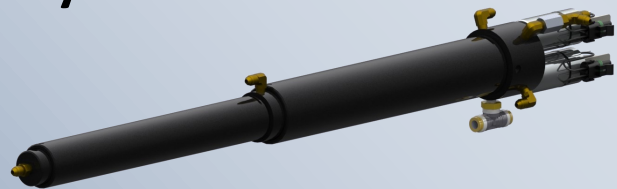

Improving Your RV Experience 1967

2096 Moscow Road, Moscow, IA 52760 | Phone: 800-321-3494 | Fax: 563-724-3408 | www.HWH.com