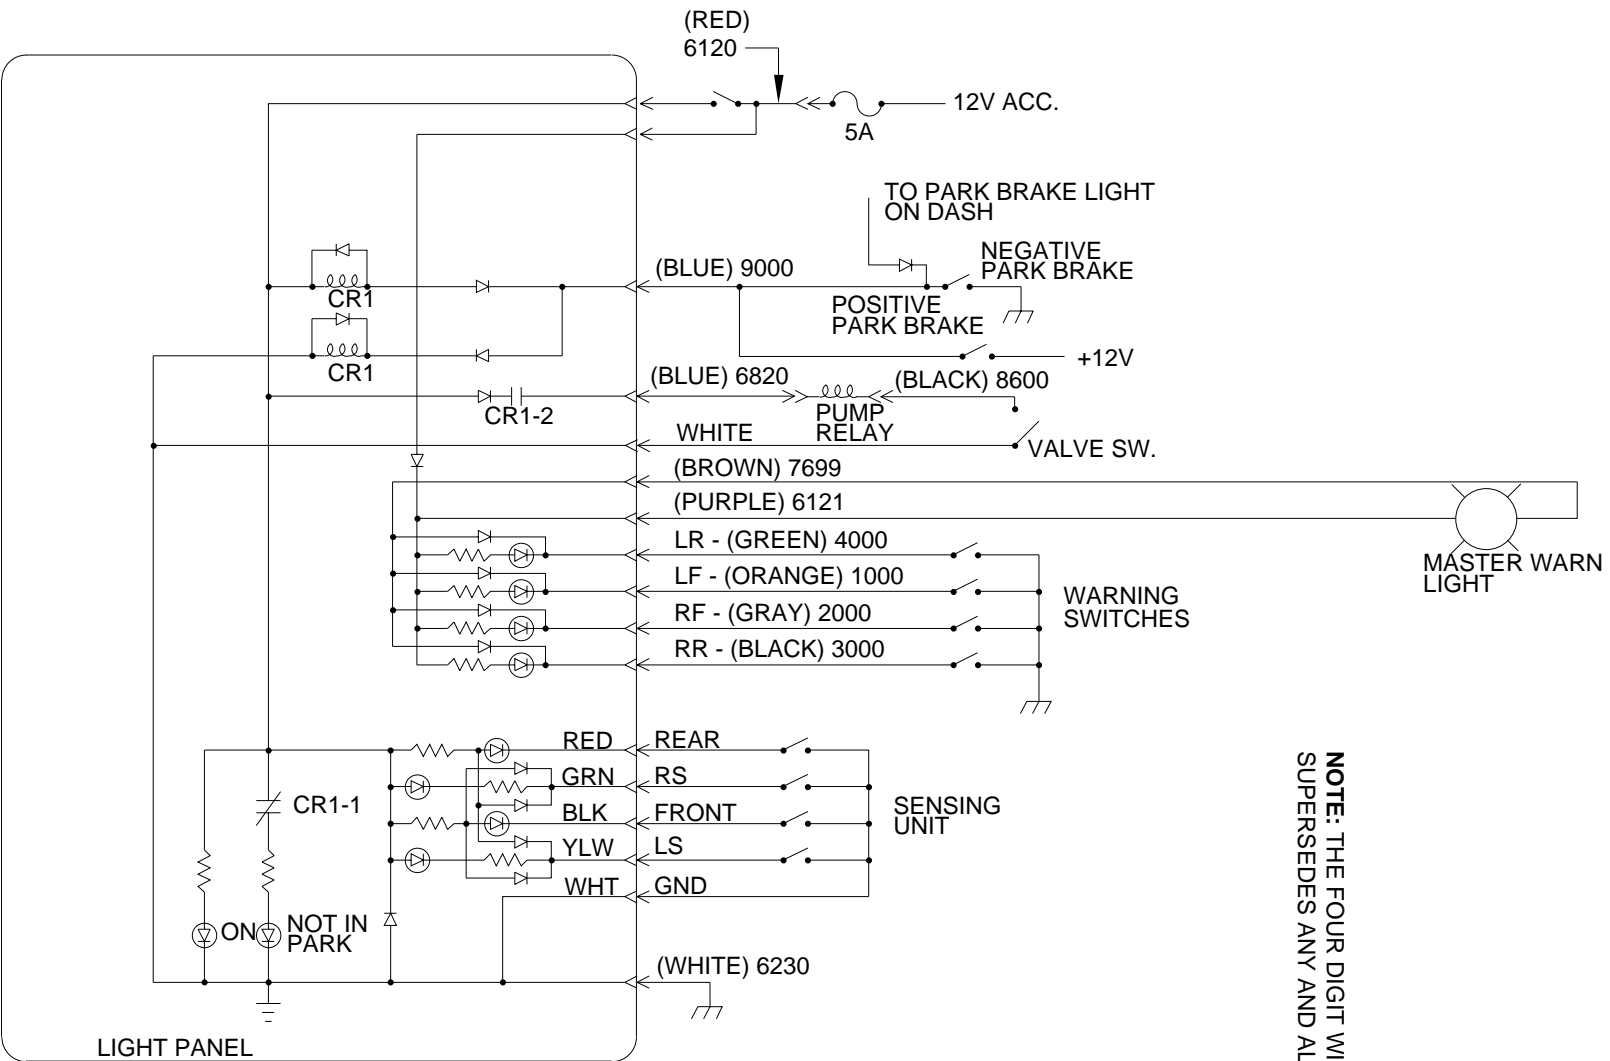

ELECTRICAL SCHEMATIC LIGHT PANEL

210 SERIES LEVELING SYSTEM W/KICK-DOWN JACKS

**NOTE: THE FOUR DIGIT WIRE NUMBER
SUPERSEDES ANY AND ALL WIRE COLORS.**