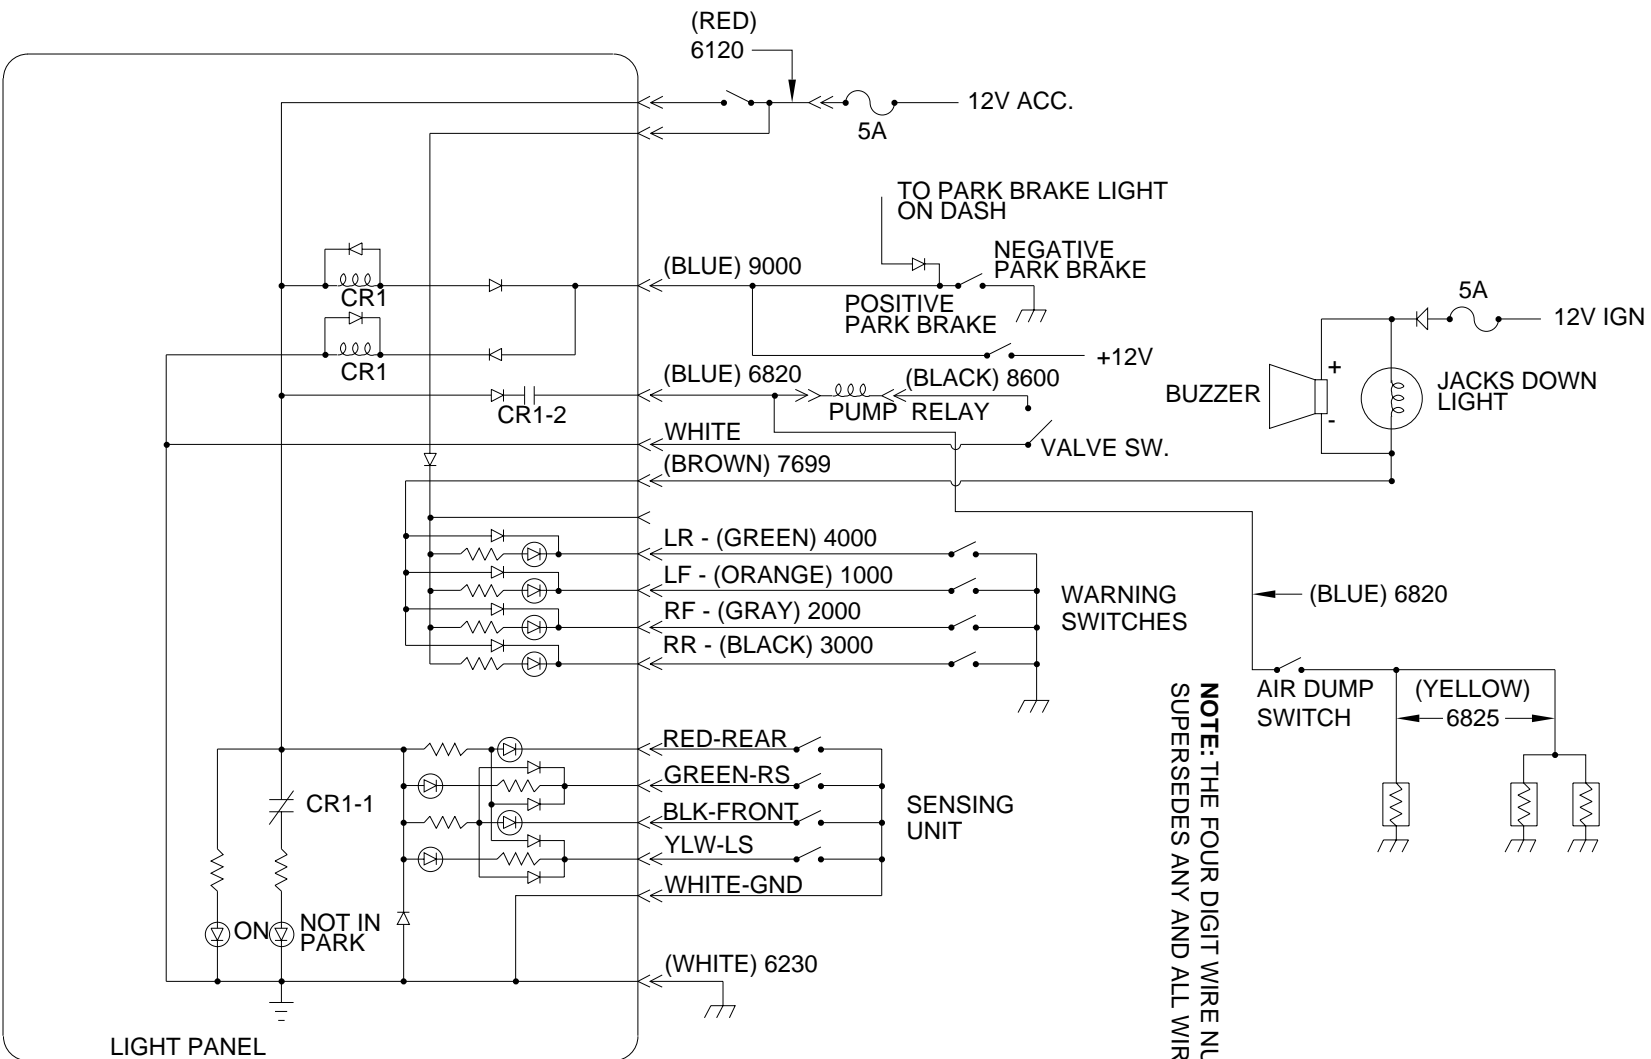

ELECTRICAL SCHEMATIC - 210 SERIES LIGHT PANEL

STRAIGHT - ACTING JACKS WITH AIR DUMP

**NOTE: THE FOUR DIGIT WIRE NUMBER
SUPERSEDES ANY AND ALL WIRE COLORS.**