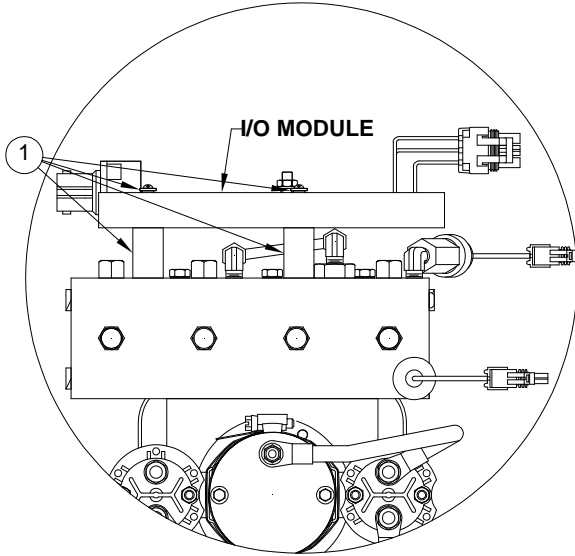

HWH CONTROL UNIT | ELECTRONIC

“MIOM ASSEMBLY”

725 SERIES

COMPUTER / TOUCH PANEL-CONTROLLED LEVELING SYSTEMS (Air, Hyd & Air/Hyd)

(File: MR155100.DOC | Revised: 19JUN18)

[Print Friendly PDF File](#)

REPLACEMENT PARTS

ITEM	PART	DESCRIPTION
1	RAP93017	MOUNTING KIT (INCLUDES HARDWARE)
NOTE:		REPLACEMENT MODULES INCL. ITEM 1.
	R90289	40 AMP FUSE (PACKAGE OF FIVE)
	RP90296	40 AMP FUSEHOLDER

COMPLETE ASSEMBLY	ASSEMBLY REPLACEMENT	DESCRIPTION
AP45494	RAP92751	FOR PUMPS WITHOUT A ROOM MANIFOLD
AP47627	RAP92752	FOR PUMPS WITH A ROOM MANIFOLD
AP49063	RAP93014	FOR 8 VALVE MANIFOLDS / HAND PUMPS