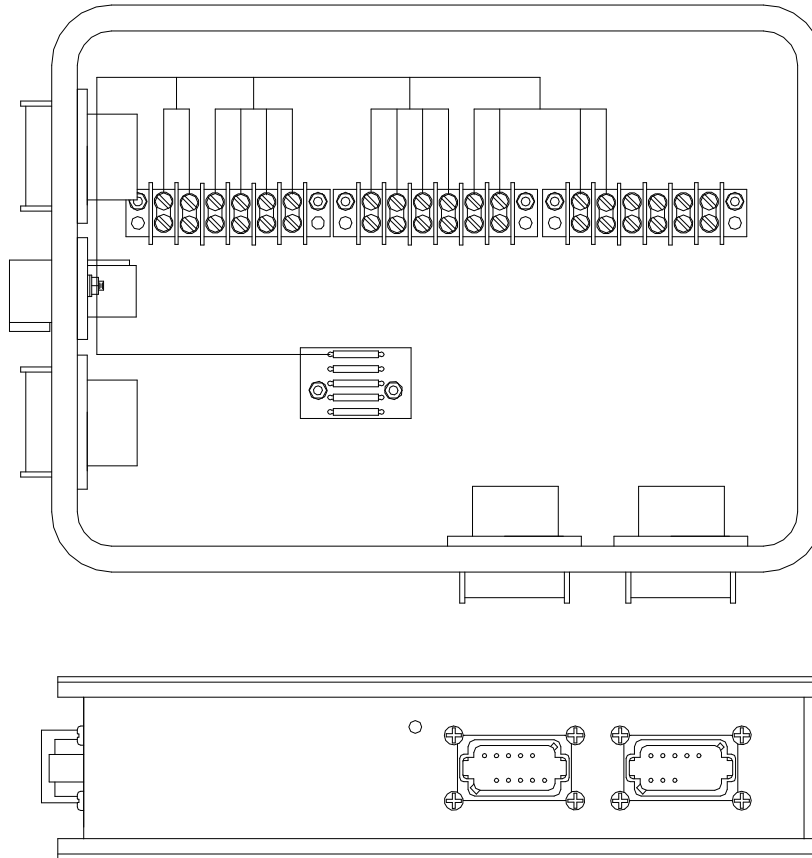

HWH CONTROL UNIT | ELECTRONIC

"JUNCTION BOX"

COMPUTER / TOUCH PANEL-CONTROLLED LEVELING SYSTEMS (Air, Hyd & Air/Hyd)
METAL/PLEXI GLASS BOX | 8.5" X 11.50"

(File: MR159050.DOC | Revised: 16JUL18)

[Print Friendly PDF File](#)

EXISTING NUMBER

DESCRIPTION

REPLACEMENT NUMBER

AP47206

OPERATES UP TO EIGHT ROOMS

RAP92974