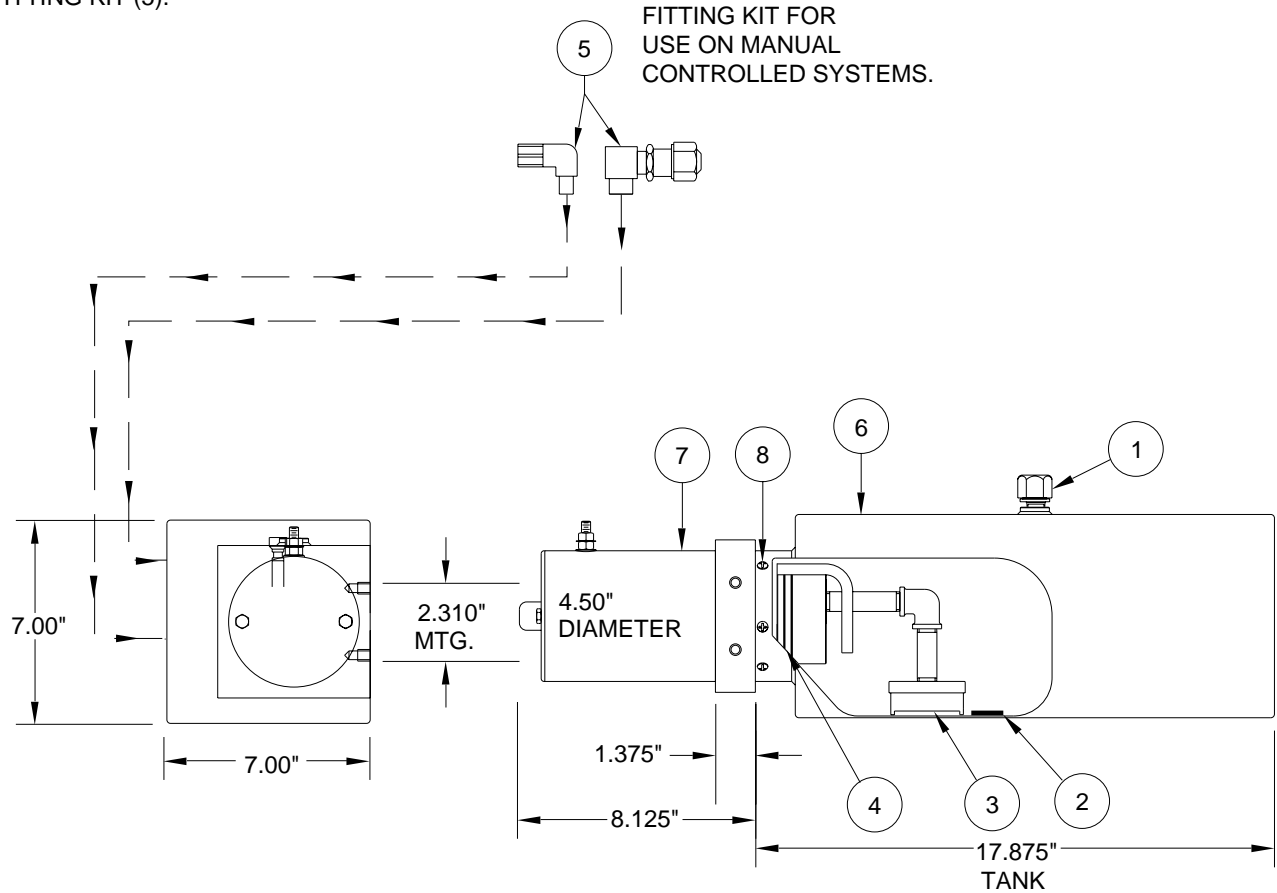

PUMP/MOTOR/TANK ASSEMBLY AP13335 MONARCH - 12 VOLT - OBSOLETE

PUMP RELIEF IS SET AT 3500 PSI.

REPLACEMENT PUMP INCLUDES FITTING KIT (5).

MONARCH - 12 VOLT 3.5 GALLON SIDE MOUNT SUPPLIED 1997 TO 2002

ITEM	PART	QTY	DESCRIPTION	ITEM	PART	QTY	DESCRIPTION
	AP13335	OBS	POWER UNIT/SMM/3.5 GALLON (4.5" MOTOR)	4	RP5008	1	O-RING TANK
1	RAP7876	1	BREATHER CAP/ DIPSTICK	5	RAP0586	1	FITTING KIT
2	RP3526	1	MAGNET	6	RP90419	1	TANK 3.5 GAL. 17.875" X 7.00" X 7.00"
3	RP90417	1	STRAINER	7	RAP90415	1	MOTOR KIT 4.5" 12 VOLT
				8	RAP90678	1	HDWE TANK SCREWS