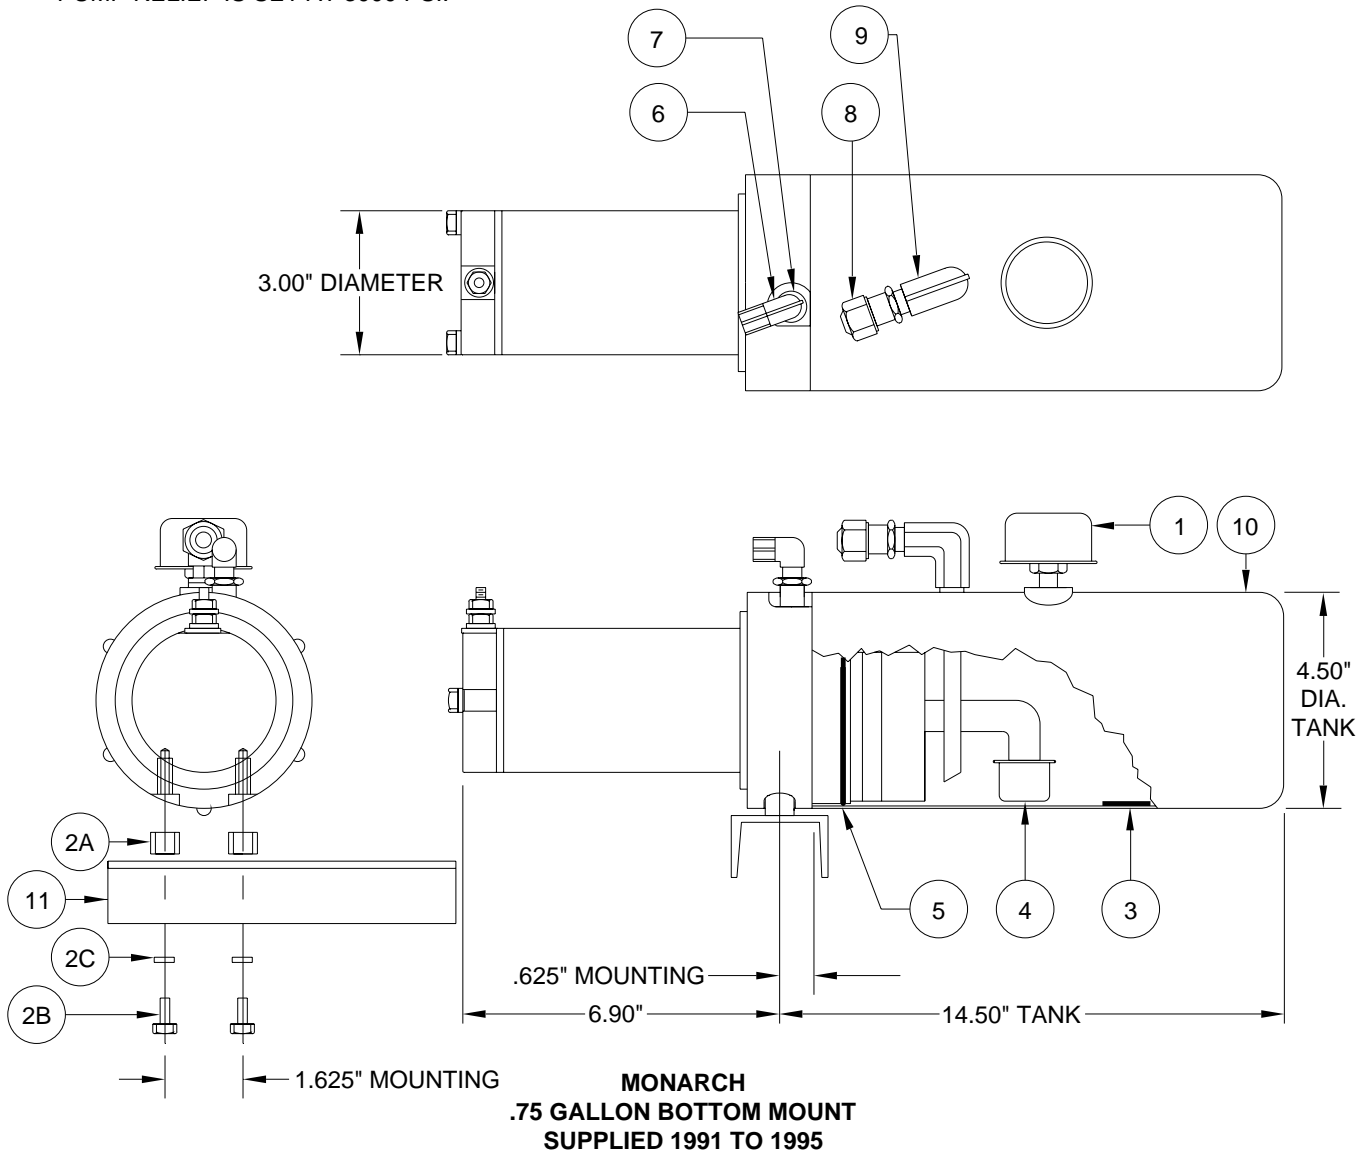

PUMP/MOTOR/TANK ASSEMBLY AP8178 MONARCH - OBSOLETE

PUMP RELIEF IS SET AT 3000 PSI.

ITEM	PART	QTY	DESCRIPTION	ITEM	PART	QTY	DESCRIPTION
	AP8178	OBS	POWER UNIT BMM/ .75 GALLON	6	RF1514	1	ELBOW 1/4" X 1/4"
1	RAP7876	1	BREATHER CAP/ DIPSTICK	7	RF2912	1	REDUCER 3/8" X 1/4"
2	RAP8255	1	PUMP MTG. KIT	8	RF4970	1	MALE CONNECTOR 1/2" X 3/8"
2A		2	BUSHING	9	RP5011	1	ELBOW SPECIAL
2B		2	HHCS 5/16-18 X 1-1/4"	10	RP8986	1	TANK .75 GALLON
2C		2	LW 5/16" EXT.	11	RP8210	1	PUMP MTG. BRACKET
3	RP3526	1	MAGNET				
4	RP5010	1	STRAINER				
5	RP5008	1	O-RING TANK				