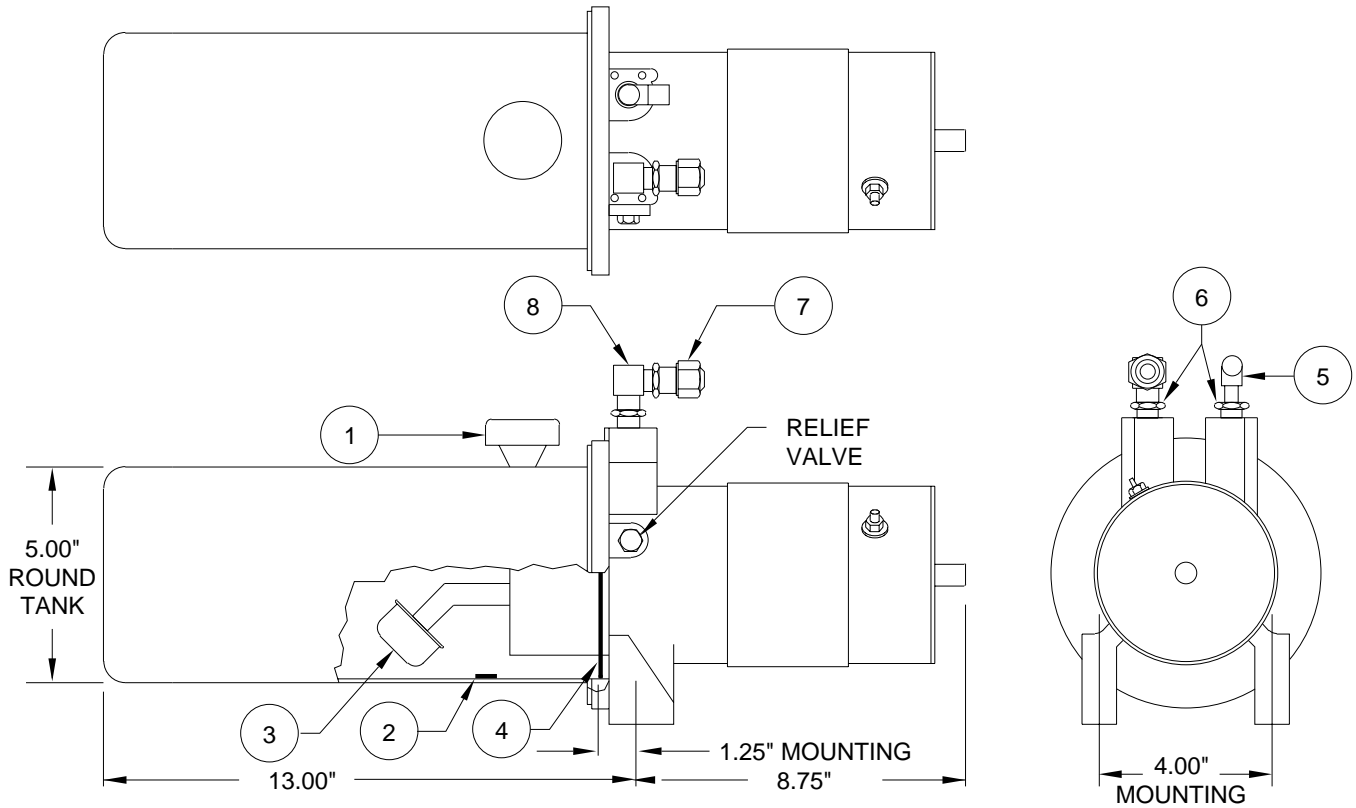

PUMP/MOTOR/TANK ASSEMBLY AP3349 WEBSTER - OBSOLETE

**WEBSTER
1.0 GALLON BOTTOM MOUNT
SUPPLIED 1981 TO 1983**

ITEM	PART	QTY	DESCRIPTION	ITEM	PART	QTY	DESCRIPTION
	AP3349	OBS	POWER UNIT/BMW/1.0 GALLON	5	RF1514	1	ELBOW 1/4" X 1/4"
1	RAP7876	1	BREATHER CAP/ DIPSTICK	6	RF2912	2	REDUCER 3/8" X 1/4"
2	RP3526	1	MAGNET	7	RF1458	1	MALE CONNECTOR 1/2" X 1/4"
3	RP3388	1	STRAINER	8	RF3340	1	BRASS ELBOW 1/4" X 1/4"
4	RP3389	1	O-RING TANK				