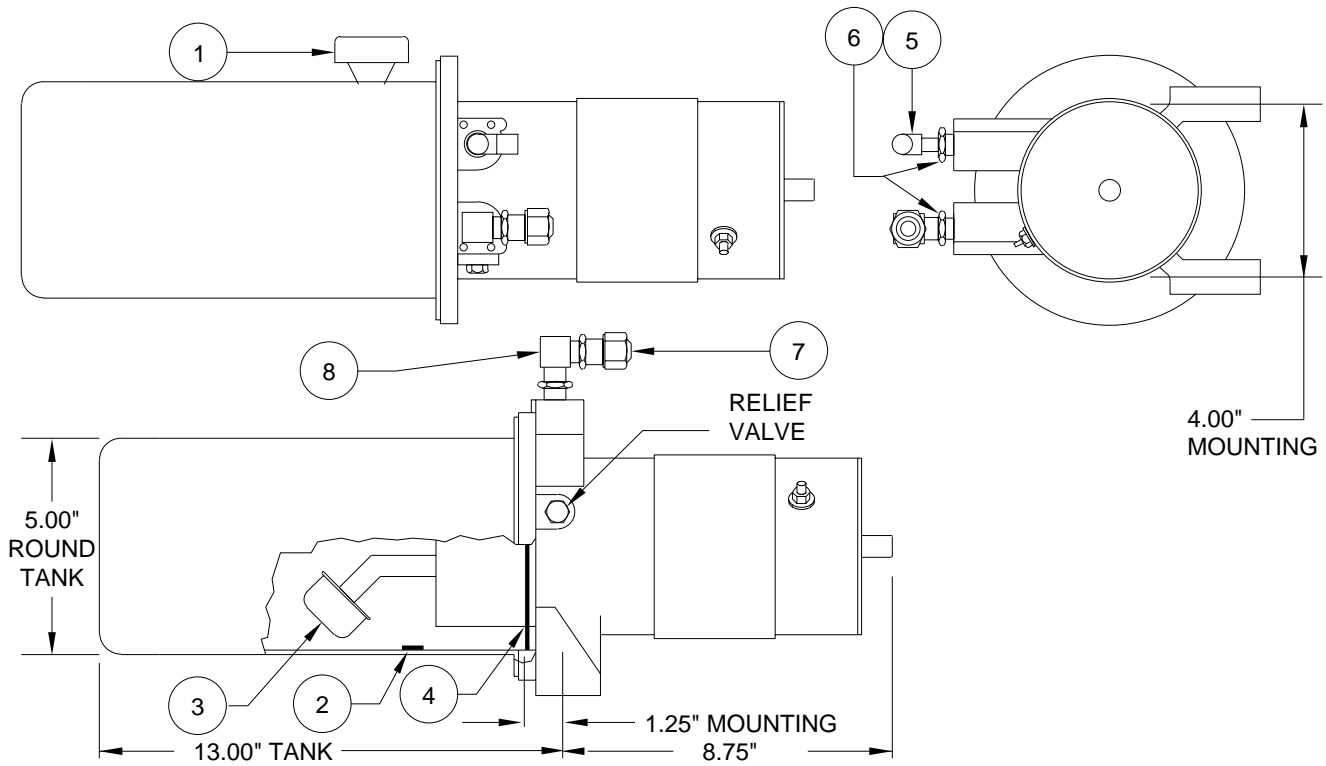

PUMP/MOTOR/TANK ASSEMBLY AP3348 WEBSTER - OBSOLETE

WEBSTER 1.0 GALLON SIDE MOUNT SUPPLIED 1981 TO 1983

| ITEM | PART | QTY | DESCRIPTION | ITEM | PART | QTY | DESCRIPTION |
|------|---------|------------|---------------------------|------|--------|-----|-------------------------------|
| | AP3348 | OBS | POWER UNIT/SMW/1.0 GALLON | 5 | RF1514 | 1 | ELBOW 1/4" X 1/4" |
| 1 | RAP7876 | 1 | BREATHER CAP/ DIPSTICK | 6 | RF2912 | 2 | REDUCER 3/8" X 1/4" |
| 2 | RP3526 | 1 | MAGNET | 7 | RF1458 | 1 | MALE CONNECTOR 1/2" X 1/4" |
| 3 | RP3388 | 1 | STRAINER | 8 | RF3340 | 1 | BRASS ELBOW 1/4" X 1/4" |
| 4 | RP3389 | 1 | O-RING TANK | | | | |

NOTE : THIS POWER UNIT IS NO LONGER AVAILABLE. SOME PARTS FOR REBUILDING THESE PUMPS MAY BE AVAILABLE. SEE THE REPLACEMENT INFORMATION PAGE FOR REPLACEMENT PUMP.

**MR30.9955
28APR98**