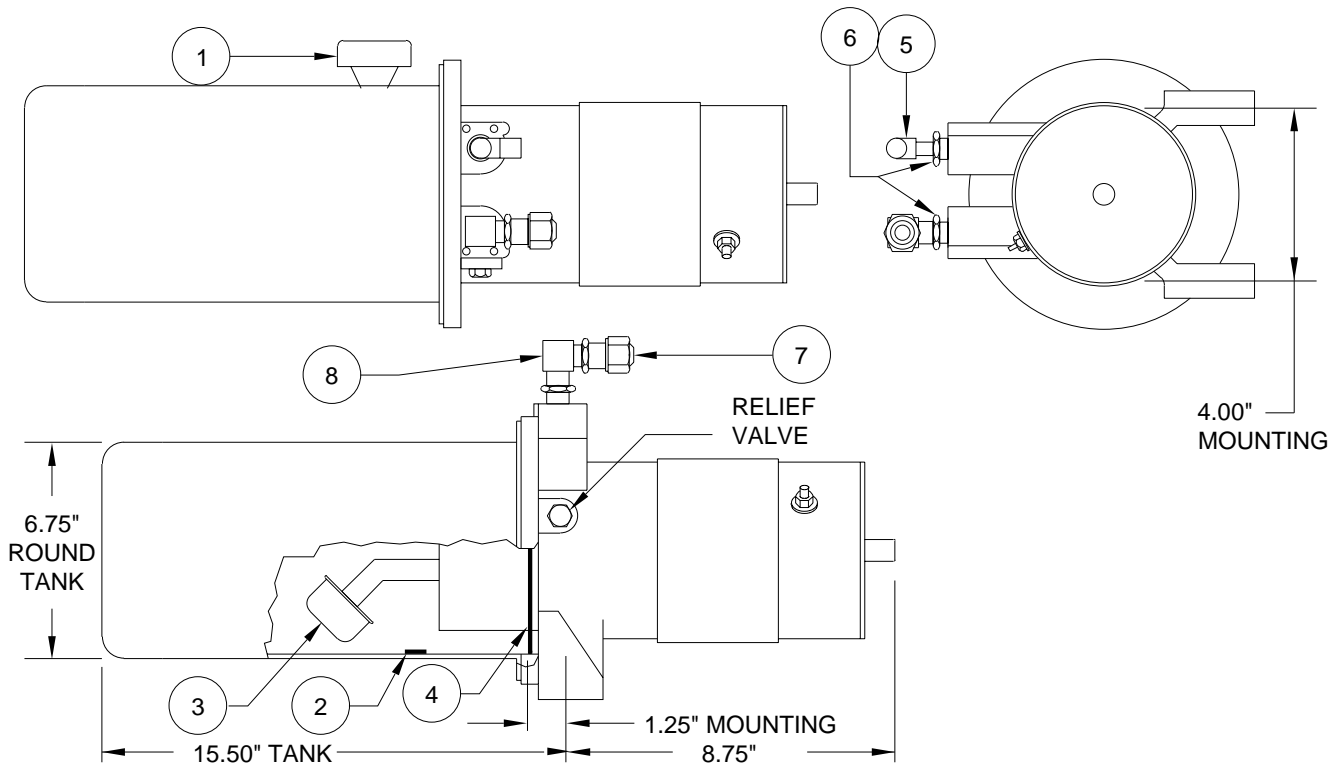

PUMP/MOTOR/TANK ASSEMBLY WEBSTER - OBSOLETE

WEBSTER 2.0 GALLON SIDE MOUNT SUPPLIED 1981 TO 1983

ITEM	PART	QTY	DESCRIPTION	ITEM	PART	QTY	DESCRIPTION
		OBS	POWER UNIT/SMW/2.0 GALLON	5	RF1514	1	ELBOW 1/4" X 1/4"
1	RAP7876	1	BREATHER CAP/ DIPSTICK	6	RF2912	2	REDUCER 3/8" X 1/4"
3	RP3526	1	MAGNET	7	RF1458	1	MALE CONNECTOR 1/2" X 1/4"
2	RP3388	1	STRAINER	8	RF3340	1	BRASS ELBOW 1/4" X 1/4"
4	RP3389	1	O-RING TANK				

NOTE : THIS POWER UNIT IS NO LONGER AVAILABLE. SOME PARTS FOR REBUILDING THESE PUMPS MAY BE AVAILABLE. SEE THE REPLACEMENT INFORMATION PAGE FOR REPLACEMENT PUMP.

**MR30.9960
28APR98**