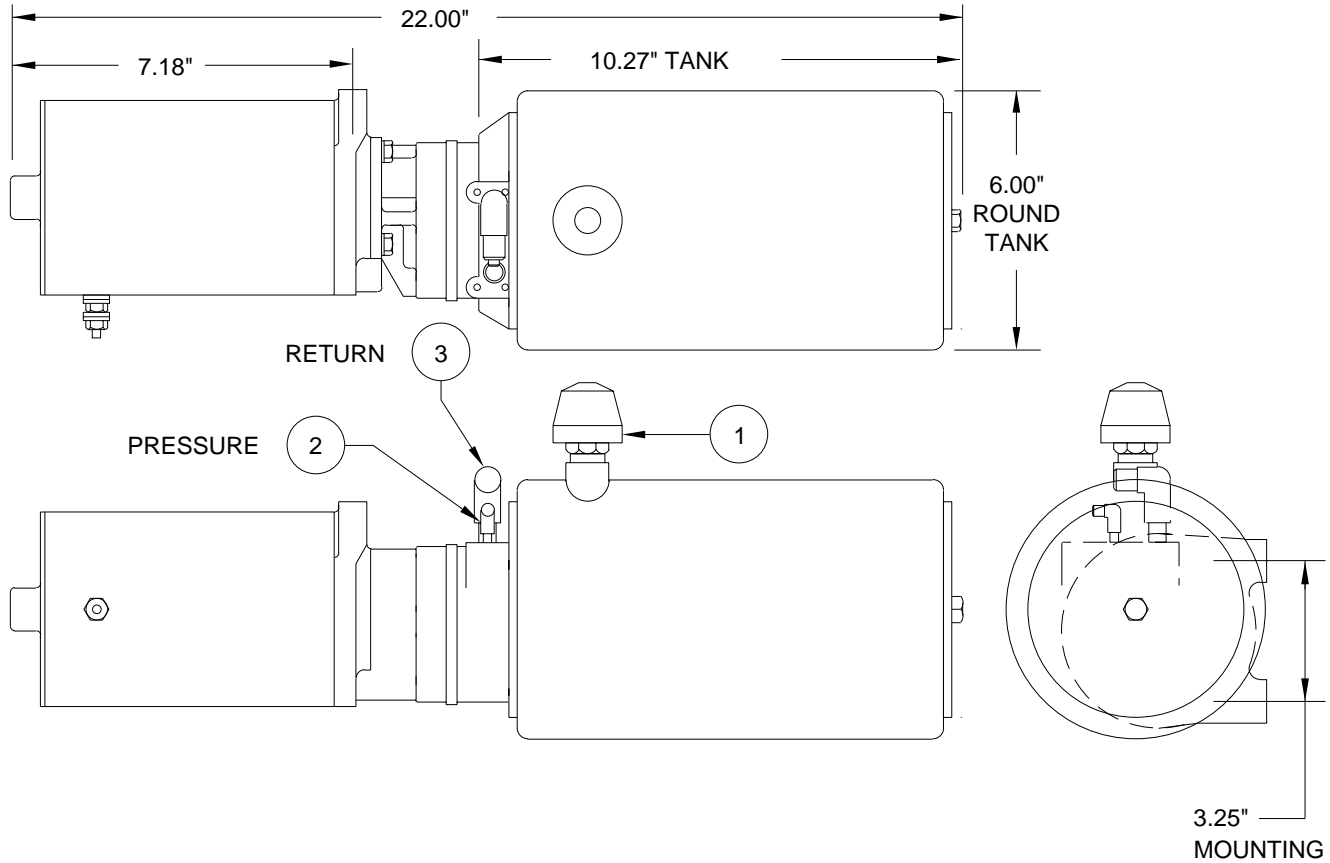

PUMP/MOTOR/TANK ASSEMBLY AP1321 PARKER - OBSOLETE

**PARKER
1.0 GALLON SIDE MOUNT
LAST FURNISHED IN 1981**

ITEM	PART	QTY	DESCRIPTION	ITEM	PART	QTY	DESCRIPTION
	AP1321	OBS	POWER UNIT/SMP/1.0 GALLON	2	RF1453	1	ELBOW 1/8" X 1/4"
1	RAP7876	1	BREATHER CAP/ DIPSTICK	3	RF1511	1	ELBOW 1/8" X 1/4"

NOTE : PARKER POWER UNIT NOT AVAILABLE.
USED ONLY ON SYSTEMS WITH 4-LEVER CONTROL VALVES.
REPAIR PARTS NOT AVAILABLE. SEE THE REPLACEMENT
INFORMATION PAGE FOR REPLACEMENT PUMP.