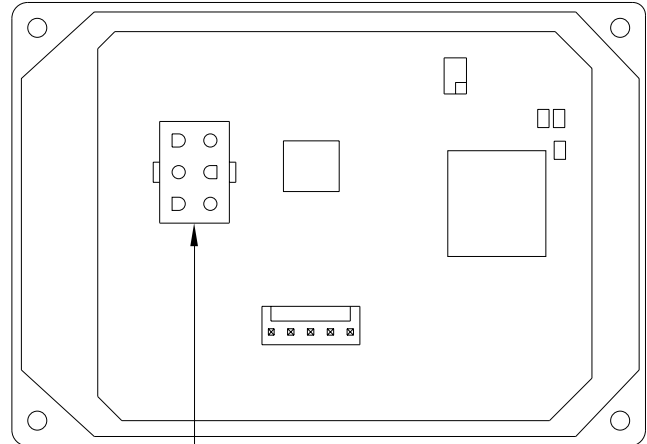

# 625 SINGLE TOUCH LEVELING SYSTEM PIGTAIL UPDATE FOR SYSTEMS WITH REMOTE ROCKER SWITCHES

**NOTE: ONE TOUCH LEVELING SYSTEMS WITH REMOTE ROCKER SWITCHES MAY EXPERIENCE THE LEVELING SYSTEM SHUTTING OFF DURING AN AUTO LEVEL OR STORE SEQUENCE. THE ADDITION OF THIS PIGTAIL WILL UPDATE THE SYSTEM TO RECTIFY THIS ISSUE.**

UNPLUG EXISTING HARNESS AND INSERT PIGTAIL BETWEEN TOUCH PANEL END EXISTING HARNESS.