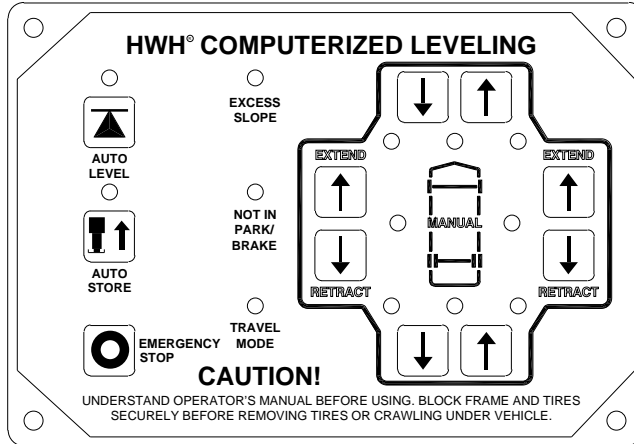

# 625 SINGLE TOUCH LEVELING SYSTEM PIGTAIL UPDATE FOR SYSTEMS WITH REMOTE ROCKER SWITCHES

**NOTE: ONE TOUCH LEVELING SYSTEMS WITH REMOTE ROCKER SWITCHES MAY EXPERIENCE THE LEVELING SYSTEM SHUTTING OFF DURING AN AUTO LEVEL OR STORE SEQUENCE. THE ADDITION OF THIS PIGTAIL WILL UPDATE THE SYSTEM TO RECTIFY THIS ISSUE.**

UNPLUG EXISTING HARNESS AND INSERT PIGTAIL BETWEEN TOUCH PANEL END EXISTING HARNESS.