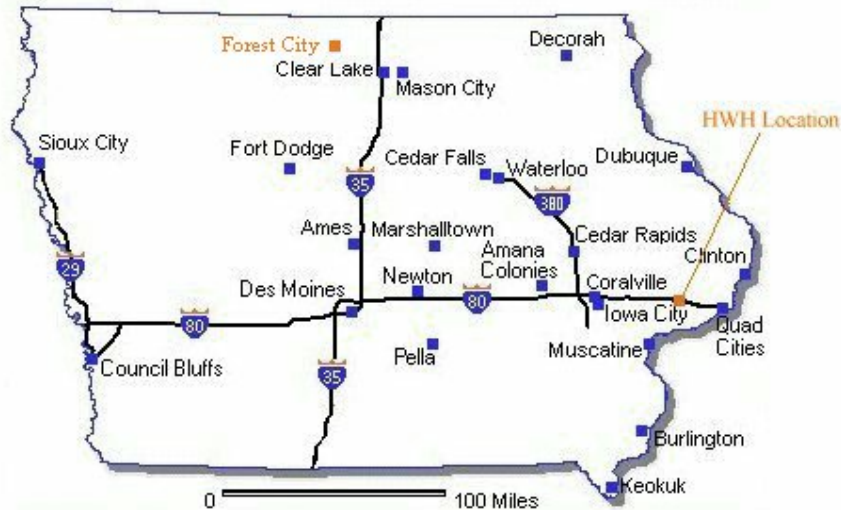

HWH Corporation Location

HWH Corporation's Installation/Service Facility, Corporate Offices and primary Manufacturing Plants are located in Moscow, Iowa.

We're located about 500 yards south of Interstate 80 at Exit 267.
(You can see our facilities from the Interstate.)

GPS LOCATION

Latitude: N 41 degrees 38.488 minutes | **Longitude:** W 91 degrees 06.529 minutes

INSTALLATION/SERVICE FACILITY ENTRANCE DIRECTIONS

Our Installation/Service Facility is located in the large, tan building on the east side of Moscow Road.
For motor home access, please use the southern-most gate, on the east side of Moscow Road.

We have ten, on-site, electrical hook-up camping spaces available on a first-come/first-serve basis.
(Water & dump station are also available, on-site.)

Taking you to the next level.

(On I-80, Exit 267 South)