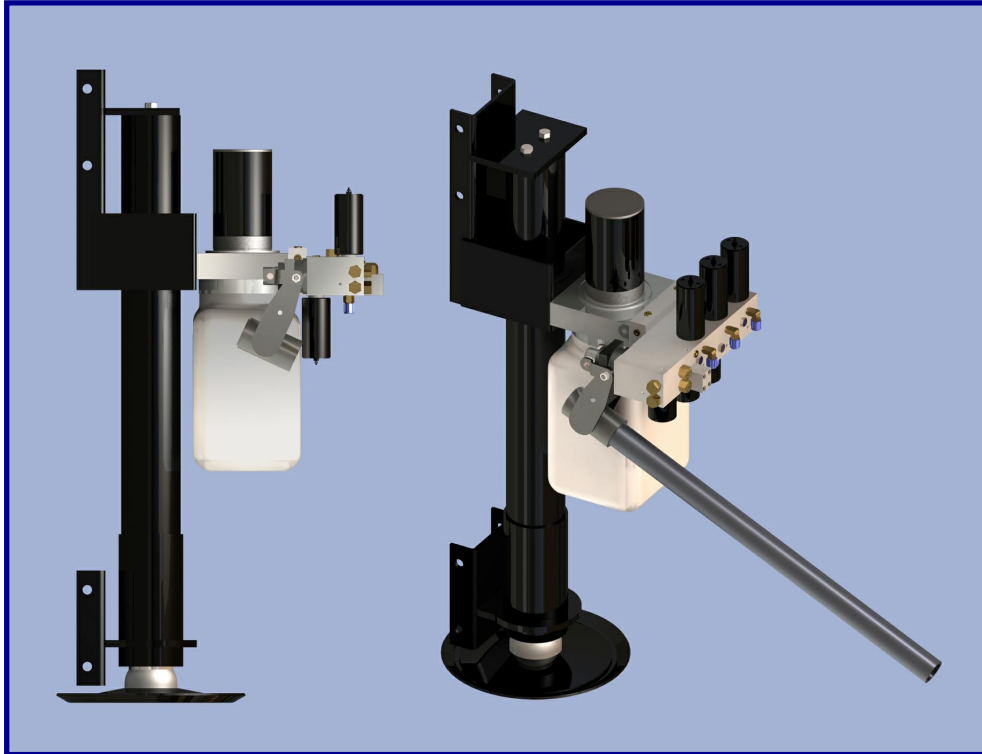

**HWH® Straight-Acting, Power-Extend/Power-Retract  
Integrated Jack and Power Unit  
12,000 lb. Jack with a 24" Stroke**

*Available for Fifth Wheel, Horse & Specialty Trailers*

***Jacks can be used as landing gear or in combination  
with other jacks to make a complete leveling system.***

**Includes the following features...**

- Strong, hydraulic power-extend/power-retract jacks with a 24" stroke.
- Jack lifting capacity is 12,000 pounds per jack.
- Large pivoting foot pads allow for maximum stability.
- State-of-the-art corrosion protected hydraulic cylinders designed for long life.