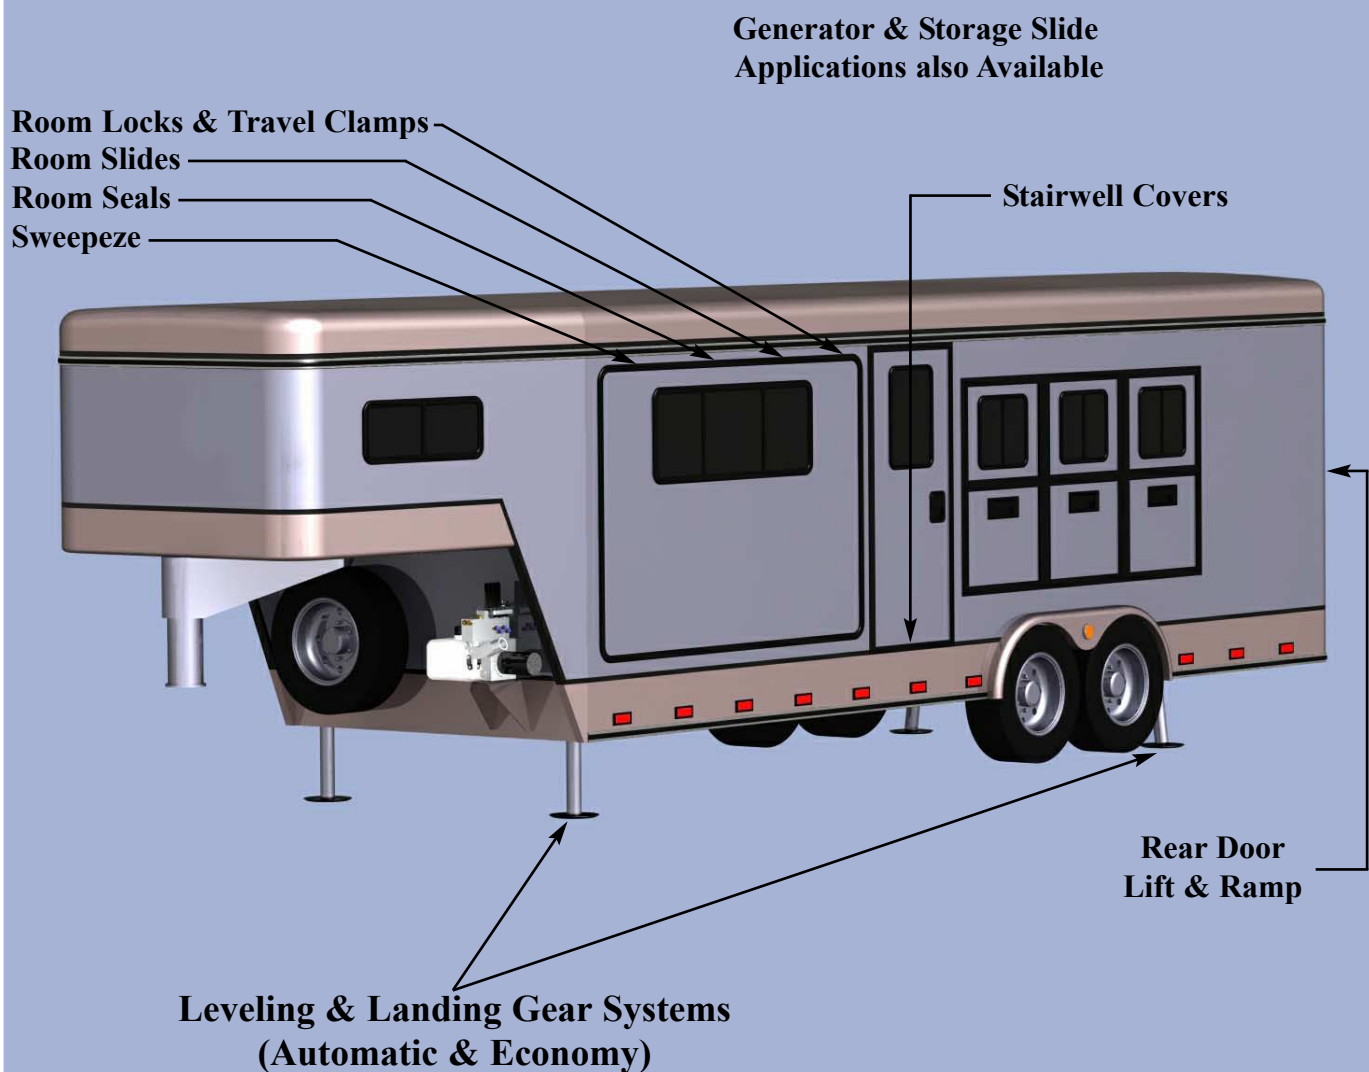

has a full line of hydraulic solutions for your Horse & Specialty Trailers

Leveling & Landing Gear Systems | Automatic | Manual
12 Volt Hydraulic | Hand Hydraulic Pump
Power-Up / Power-Down Jacks | Spring-Retracted Jacks

Operate multiple components with one pump, tank and valve unit.
(Saves weight, money and installation time.)

STRONG, RELIABLE, HYDRAULIC POWER

For more information, visit
www.HWH.com (click "Towable Systems")
or contact HWH® directly at
1-800-321-3494 (or) 1-563-724-3396.